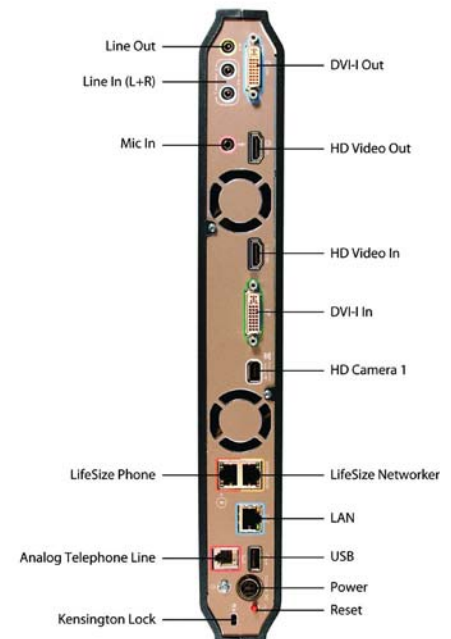

Embedded HD Multipoint Control Unit

Full HD CP MCU with up to 4 participants
Up to 4-way 720p60/720p30/1080p30 CP mode
Transcoding support
Virtual Multiway allows participant viewing control (patent pending)
H.239 multipoint support shared from any participant
Disable multipoint option

System Management

Out of box setup via web interface and management tool
SNMP
Backup and Restore capability
JPEG snapshots through web interface

Power

AC Voltage 100-240V, 50-60 Hz, 2.5A via external power supply

Environmental Data

Operating temperature: 0 C (32 F) to 40 C (104 F)
Operating Humidity: 15% to 85%, non-condensing
Storage temperature: -20 C (-4 F) to 60 C (140 F)
Storage humidity: 10% to 90%, non-condensing

Codec Dimensions

Width: 373.9mm (14.72")
Depth: 225mm (8.86")
Height: 48.3mm (1.9")
Weight: 2.17 Kg (4.78 lbs)

Regulatory Model Number

LifeSize Team 220 = LFZ-015

For additional information: www.lifesize.com/support

Information contained in this document is subject to change without notice. LifeSize® is the registered trademark or trademark of LifeSize Communications Inc. All other trademarks are the property of their respective owners. For patents covering LifeSize® products refer to <http://www.lifesize.com/support/legal>. © Copyright 2009. All rights reserved. October 2009.

Connecting
with people

IPL Communications
146 O'Riordan St
Mascot, NSW, 2020
+61 2 9667 7000
www.ipl.com.au