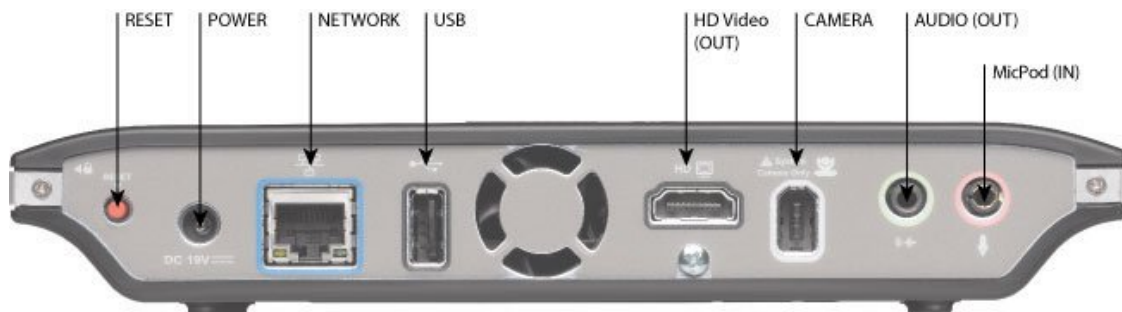

Directory and Address Book

Up to 1000 local directory entries
Save, Lock, Remove Redial List features
Missed call notification
Auto-Discovery directory lookup (patent pending)
LDAP support / H.350 compliant
Skype™ Contacts support

System Management

SNMP
Backup and Restore capability

Power

AC Voltage 100-240V, 50-60 Hz, 1.0A via external power supply

Environmental Data

Operating temperature: 0 C (32 F) to 40 C (104 F)
Operating Humidity: 15% to 85%, non-condensing
Storage temperature: -20 C (-4 F) to 60 C (140 F)
Storage humidity: 10% to 90%, non-condensing

Codec Dimensions

Width: 206mm (8.1")
Depth: 121mm (4.7")
Height: 33mm (1.3")
Weight: 0.45Kg (1.0 lbs)

Regulatory Model Number

LifeSize Passport = LFZ-014

Regulatory Certifications

FCC Class A: LifeSize Passport - LifeSize Camera
FCC Class B: LifeSize Passport - LifeSize Focus

For additional information: www.lifesize.com/support

Information contained in this document is subject to change without notice. LifeSize® is the registered trademark or trademark of LifeSize Communications Inc. All other trademarks are the property of their respective owners. For patents covering LifeSize® products refer to <http://www.lifesize.com/support/legal>. © Copyright 2009. All rights reserved. October 2009.

Connecting
with people

IPL Communications
146 O'Riordan St
Mascot, NSW, 2020
+61 2 9667 7000
onlineorder@ipl.com.au
www.ipl.com.au