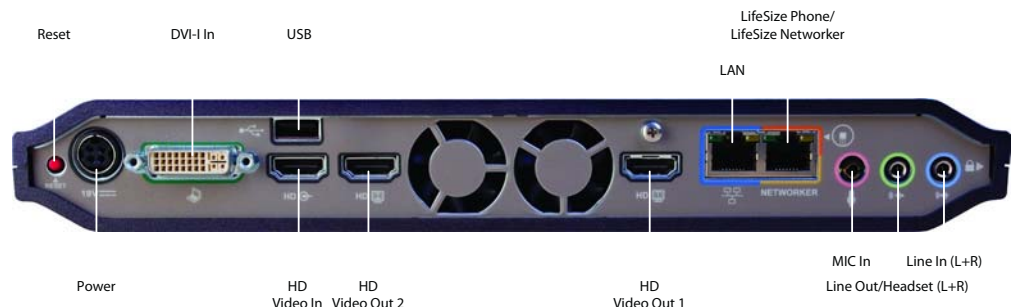

Intelligent Networking Features

Adaptive Motion Control (AMC)
NAT/Firewall Traversal (H.460/SIP)
IPv4 and IPv6 support
Auto bandwidth detection
ISDN support via LifeSize Networker

Directory and Address Book

Up to 1000 local directory entries
Save, Lock, Remove Redial List features
Missed call notification
Auto-Discovery directory lookup (patent pending)
LDAP support / H.350 compliant
Meetings Directory support

System Management

Out of box setup via web interface and management tool
SNMP
Backup and Restore capability
JPEG snapshots through web interface

Power

AC Voltage 100-240V, 50-60 Hz, 2.5A via external power supply

Environmental Data

Operating temperature: 0 C (32 F) to 40 C (104 F)
Operating Humidity: 15% to 85%, non-condensing
Storage temperature: -20 C (-4 F) to 60 C (140 F)
Storage humidity: 10% to 90%, non-condensing

Codec Dimensions

Width: 288mm (11.34")
Depth: 187.5mm (7.38")
Height: 41.3mm (1.63")
Weight: 1.29Kg (2.84 lbs)

Regulatory Model Number
LifeSize Express 220 = LFZ-018

For additional information: www.lifesize.com/support

Information contained in this document is preliminary and subject to change without notice. LifeSize is a registered trademark or trademark of LifeSize Communications in the U.S. and other countries. © Copyright 2009. All rights reserved. October 2009.

Connecting
with people

IPL Communications
146 O'Riordan St
Mascot, NSW, 2020
+61 2 9667 7000
www.ipl.com.au